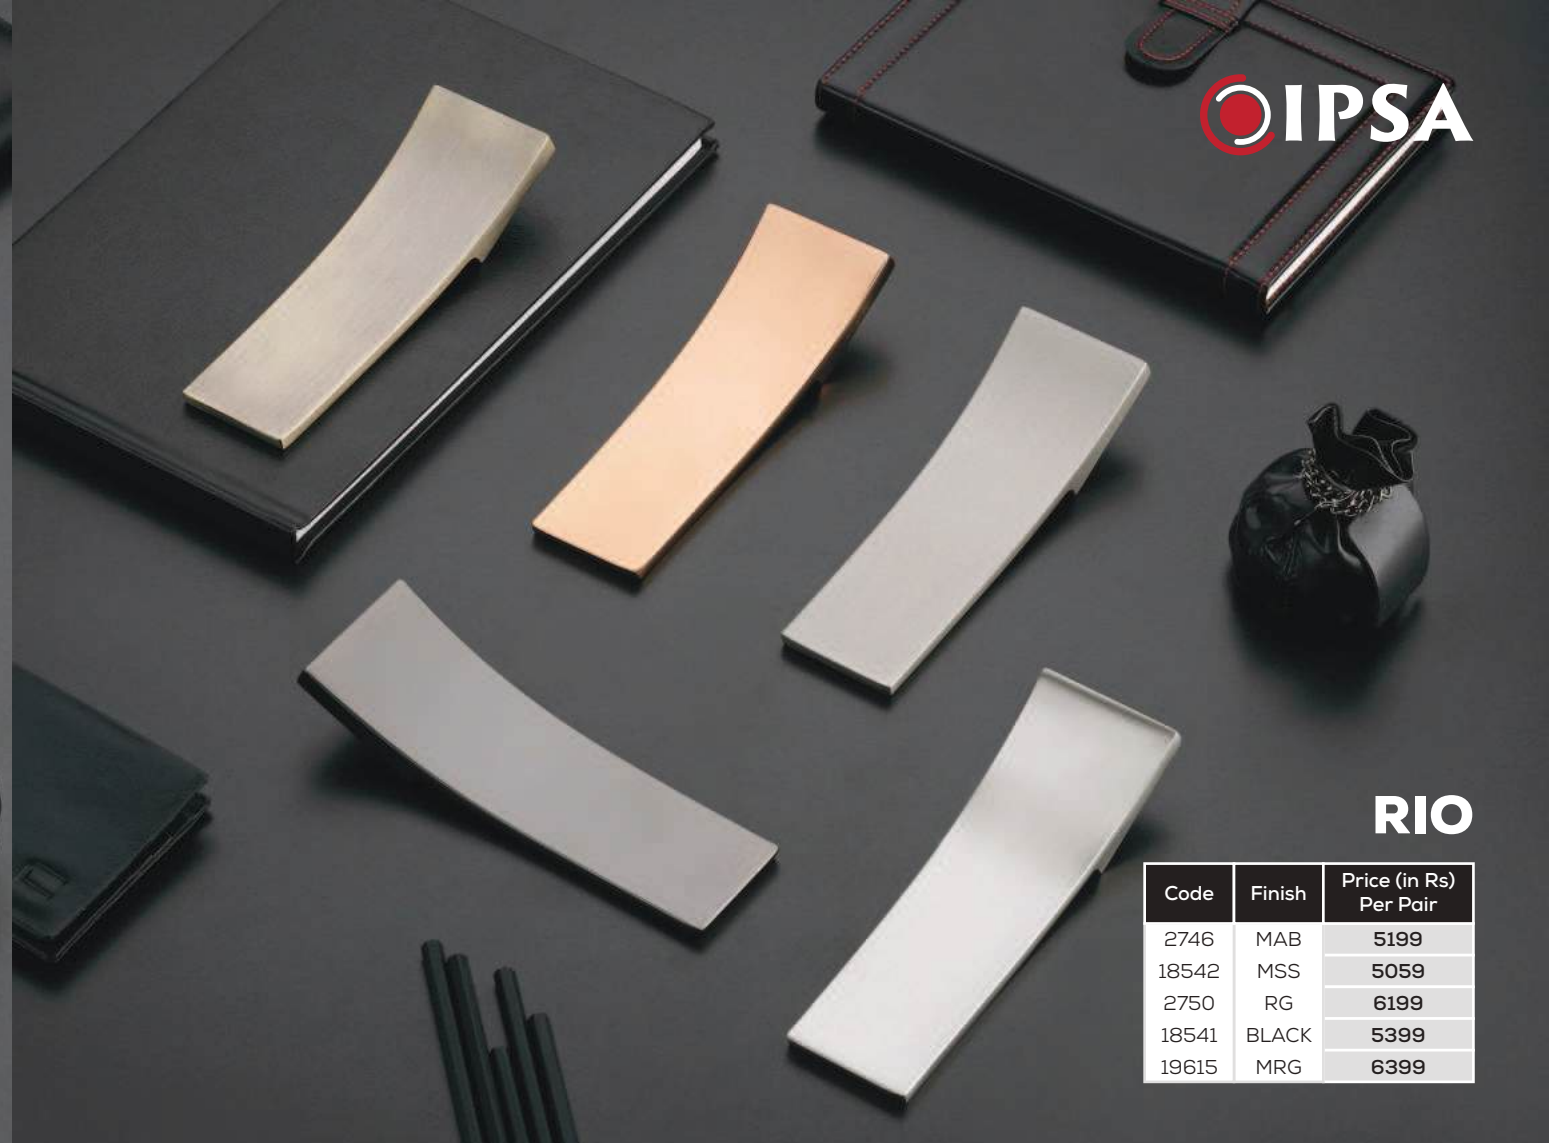

RIO

Code	Finish	Price (in Rs) Per Pair
2746	MAB	5199
18542	MSS	5059
2750	RG	6199
18541	BLACK	5399
19615	MRG	6399