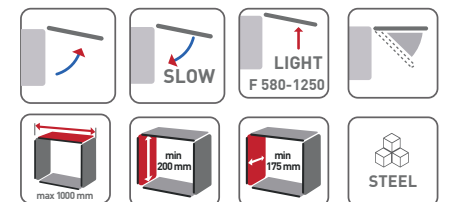

Code	Item Description	Finish	UOM	Price (In Rs)	HSN Code	GST Tax Rate
15227	Weight Capacity = 3.5 to 4.8kg	SS	Per Set	5029	8302	18%