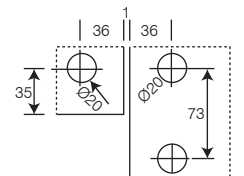

IP09

Too Corner Patch Glass To Glass with SS304 Cover Plates
Finish : SS
Pkg. 20 Pcs

Code	UOM	Price (in Rs) Per Pc
7510	Per Pc	1229