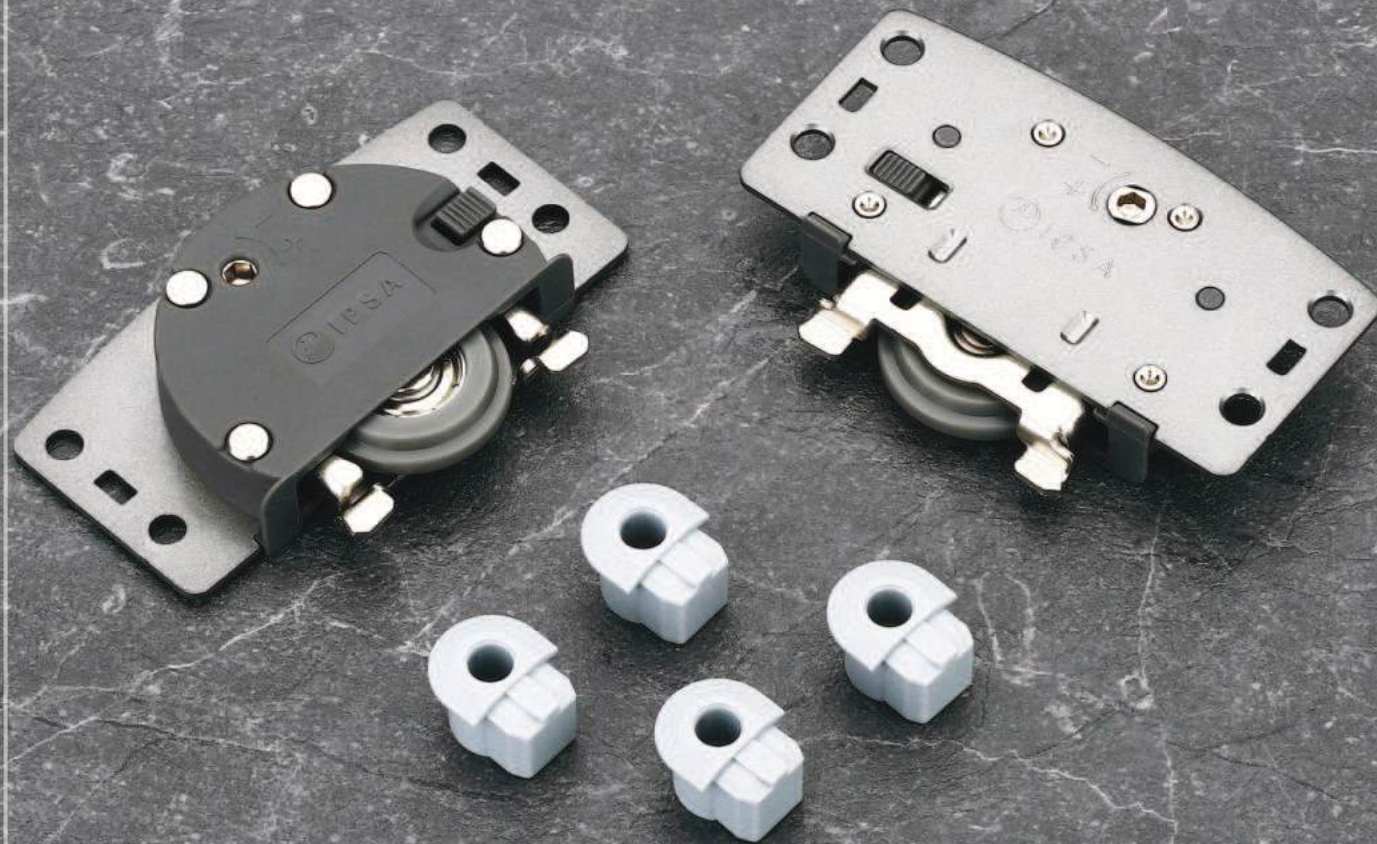

SLIDING ROLLER

Sustainable design,
sustainable future

SLIDING ROLLER

Item Code	Product	Product Code	Item Description	UOM	Price (In Rs)	HSN Code	GST Tax Rate
SL02		1056	Roller For wooden Door 100kgs	Per Set	1599	83024200	18%
SL03		10923	Roller For wooden / Aluminium Door 80kgs	Per Set	1549	83024200	18%
SL04		1126	Roller For wooden Door 100kgs	Per Set	2069	83024200	18%
Track for SL04		11267	U Channel Track	Per 3 Mt Length	2989	76109090	18%
SL58		13901	Roller For wooden Door 2 Up, 2 Bottom and 2 Stoppers 50kg	Per Set	369	83024200	18%
SL59		13902	Soft Close Roller For wooden Door 2 Up, 2 Bottom and 2 Stoppers, 2 Soft Close 50kg	Per Set	689	83024200	18%
		13903	UP & Down Track for SL 58 & SL 59	Per Set	2199	76109090	18%