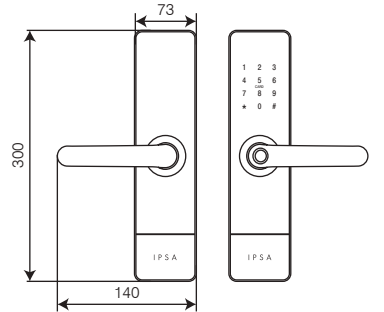

SERIES 40 PRO MAX

- Fingerprint
- Password
- RFID Card
- Key
- Bluetooth
- OTP Access
- Time Bound Access
- Android
- iOS
- IPSA Smartway

Technical Specification

Unlocking Way	Bluetooth, Fingerprint, Password, Card, Mechanical Key, Gateway (Optional)
Colour	Black, BRG, MAB & Space Grey
Doors Application	Wood Door, Aluminium Door
Doors Thickness to Fit	35-65mm
Working Voltage	6V (4xAA Batteries)
Low Wattage Alarm	Below 4.8V
Battery Life Span	Support 10,000 Times of Locking & Unlocking
Working Temperature	-10°C - 55°C
Working Humidity	0% - 95%
Data Capacity	Fingerprint - 200 Password - 150 Card - 200