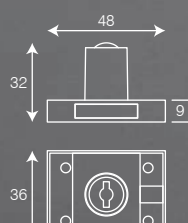

PUSH LOCK

For Sliding Wardrobe

Code	Size	Price (in Rs) Per Pc	Inner Pack	Master Pack
14903	22mm	199	12	120
19803	32mm	259	12	120

SLIDING LOCK

For Wooden Wardrobe Door

Code	Price (in Rs) Per Pc	Inner Pack	Master Pack
14904	429	10	100

DL 02 | DL 03

Wardrobe Lock

Code	Size (In mm)	Price (in Rs) Per Pc	Inner Pack	Master Pack
4130	22 (Small)	399	10	80
4616	22 (Big)	589	10	80
5332	25 (Big)	599	10	80

PEDESTAL LOCK

Code	Price (in Rs) Per Pc	Inner Pack	Master Pack
19879	199	12	120
19880 (With 600mm Bar)	299	12	120

SLIDING LOCK

For Alu./Wood Sliding Door Left

Code	Price (in Rs) Per Pc	Inner Pack	Master Pack
14905	359	10	100

SLIDING LOCK

For Alu./Wood Sliding Door Right

Code	Price (in Rs) Per Pc	Inner Pack	Master Pack
14906	359	10	100

MP 22/32

Computer Key Drawer Lock

Code	Size (In mm)	Price (in Rs) Per Pc	Inner Pack	Master Pack
7970	22	279	12	120
5339	32	299	12	240

MP 91

Eco Multipurpose Lock
Size : 22mm

Code	Price (in Rs) Per Pc	Inner Pack	Master Pack
7598	99	10	120

BROWN LOCK

Drawer Lock with Normal Key

Code	Price (in Rs) Per Pc	Inner Pack	Master Pack
14125	109	10	600

UNIVERSAL LOCK

Code	Price (in Rs) Per Pc	Inner Pack	Master Pack
12692	389	10	80

ARMOUR LOCK

Wardrobe Lock With Dimple Key

Code	Size (In mm)	Price (in Rs) Per Pc	Inner Pack	Master Pack
8052	22-25	609	1	40
5478	30-32	649	1	40
7246	36-38	689	1	40

ARMOUR LOCK

Drawer Lock with Dimple Key

Code	Size (In mm)	Price (in Rs) Per Pc	Inner Pack	Master Pack
5652	20	419	1	100
7225	25	459	1	100