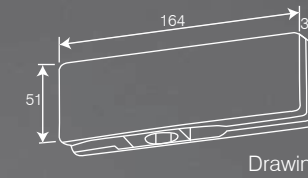

IP130

100kg with Palmet Arm
Load Capacity : Upto 120kg
Dimension (mm) : 320x1300
Cycle Tested : 5,00,000
(With Out IP/BP)

Code	Price (in Rs) Per Pc
1062	4889

IP01

Bottom patch with SS304 Cover Plates
Finish : SS
Pkg. 20 Pcs

Code	UOM	Price (in Rs) Per Pc
4017	Per Pc	1099