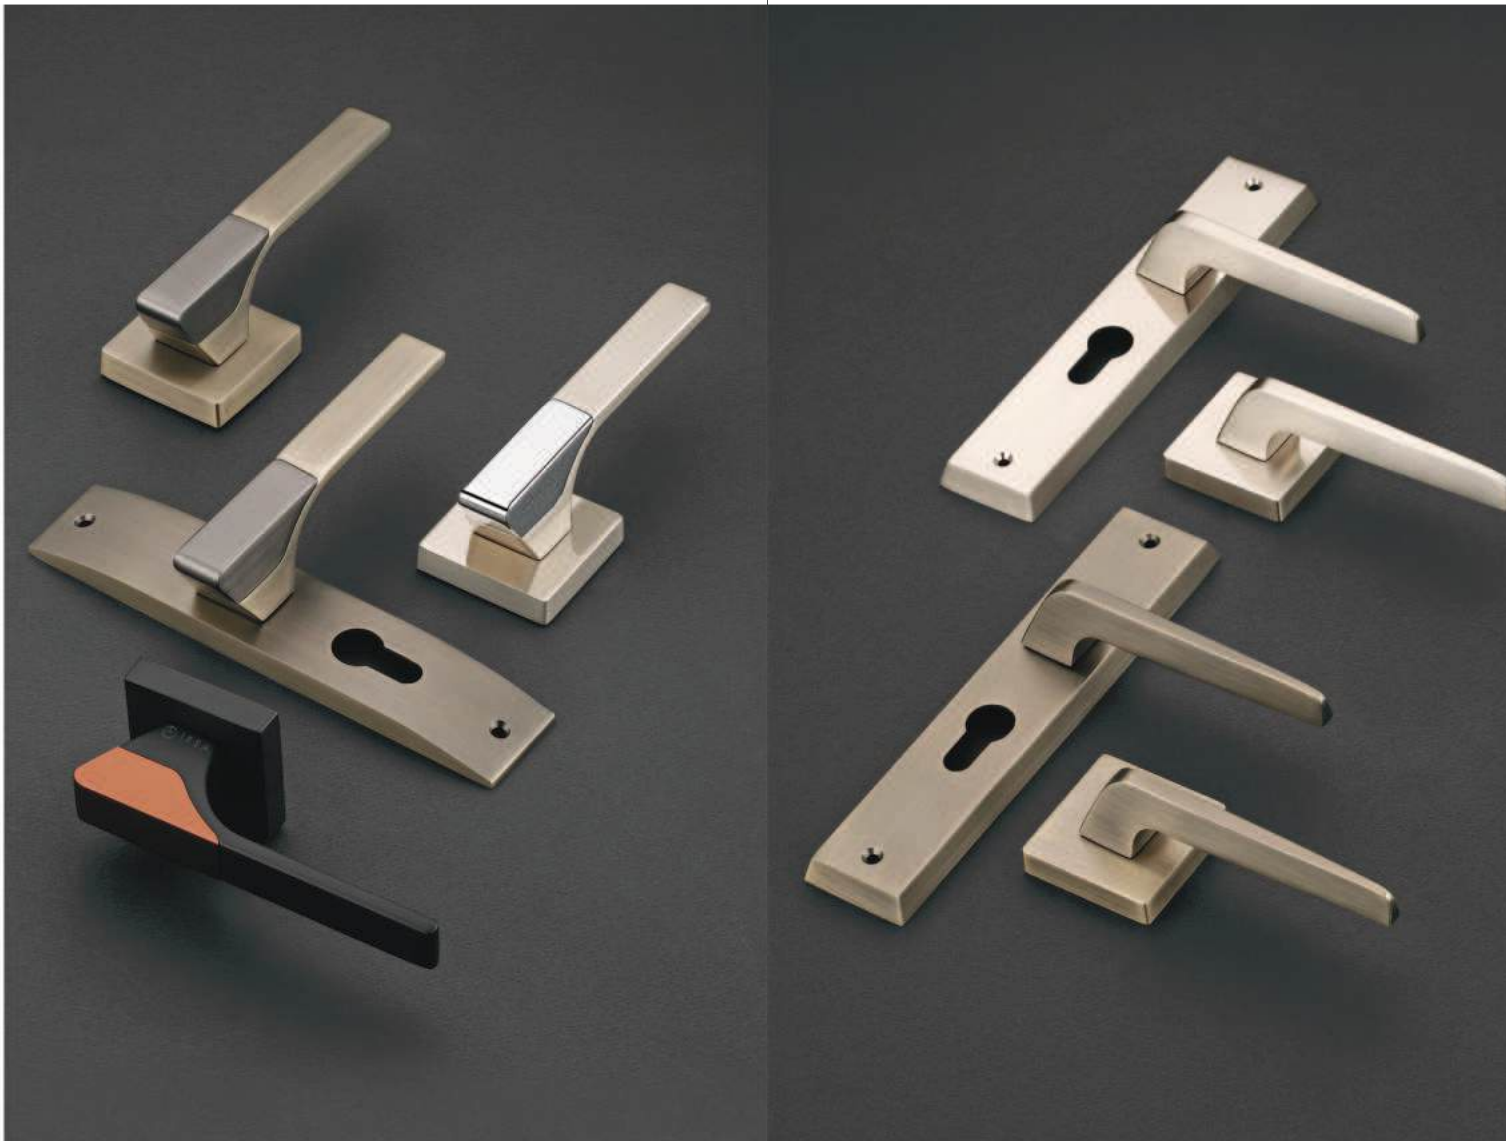

ASH

8" CYS	UOM	CPS	MAB	BRG
60mm Both Side Key	Code	17265	17266	18616
	Per Set Price	3429	3579	3929
60mm One Side Key & Knob	Code	17269	17270	18258
	Per Set Price	3449	3609	3949
60mm Coin and Knob	Code	17267	17268	18615
	Per Set Price	3429	3579	3949
KY 8" Lock	Code	17278	17277	18260
	Per Set Price	2149	2299	2649
PKY Bathroom Lock	Code	17279	17280	18516
	Per Set Price	2139	2289	2639

10" CY	UOM	CPS	MAB	BRG
60mm Both Side Key	Code	17261	17262	18613
	Per Set Price	3879	4029	4379
60mm One Side Key & Knob	Code	17263	17264	18455
	Per Set Price	3899	4059	4399
60mm Coin and Knob	Code	17259	17260	18614
	Per Set Price	3879	4029	4379

ON ROSE	UOM	CPS	MAB	BRG
60mm Both Side Key	Code	17273	17274	18617
	Per Set Price	3999	4149	4499
60mm One Side Key & Knob	Code	17271	17272	18249
	Per Set Price	4019	4179	4519
60mm Coin and Knob	Code	17275	17276	18489
	Per Set Price	3999	4179	4519
OR (Only Rose) With Escutcheons	Code	17433	17434	18359
	Per Pair Price	2919	3079	3419
WR Without Escutcheons	Code	18284	17829	19678
	Per Pair Price	2299	2349	2549