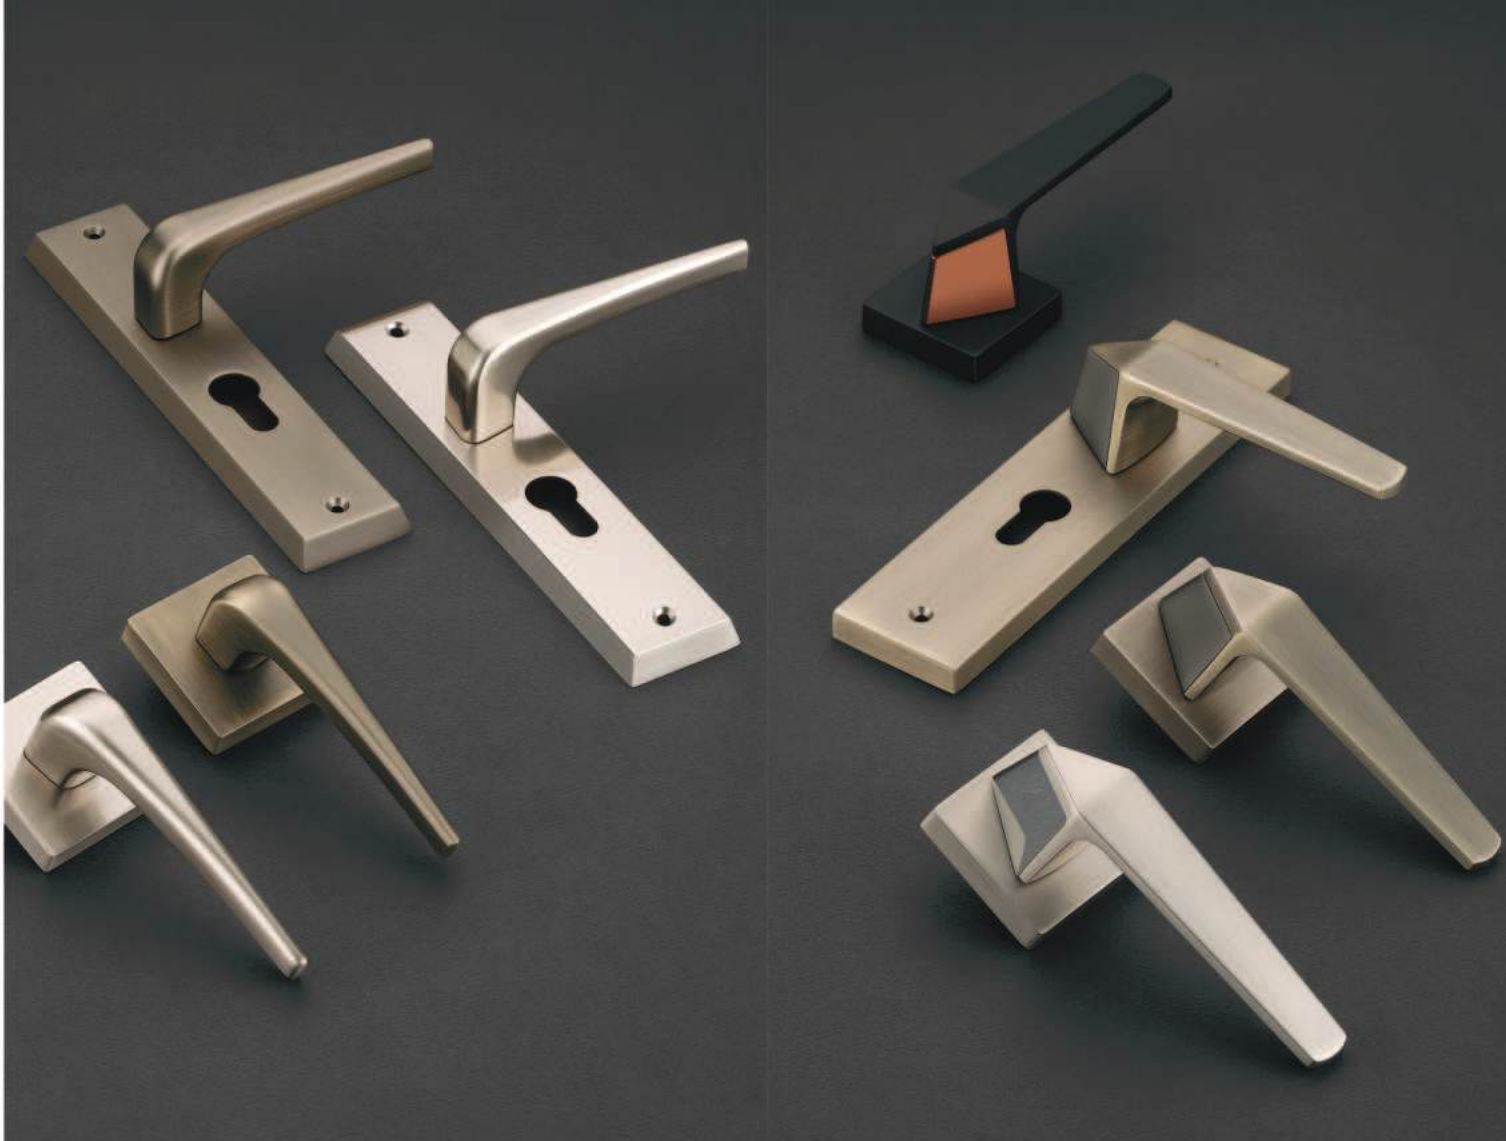

NAVY

8" CYS	UOM	FSS	MAB
60mm Both Side Key	Code	16755	16950
	Per Set Price	2979	3129
60mm One Side Key & Knob	Code	16754	16951
	Per Set Price	2999	3159
60mm Coin and Knob	Code	16756	16952
	Per Set Price	2979	3129
KY 8" Lock	Code	16757	16953
	Per Set Price	1829	1979
PKY Bathroom Lock	Code	16758	16954
	Per Set Price	1819	1969

10" CY	UOM	FSS	MAB
60mm Both Side Key	Code	16752	16955
	Per Set Price	3429	3579
60mm One Side Key & Knob	Code	16753	16956
	Per Set Price	3449	3609
60mm Coin and Knob	Code	16751	16957
	Per Set Price	3429	3579

ON ROSE	UOM	FSS	MAB
60mm Both Side Key	Code	16760	16958
	Per Set Price	3549	3699
60mm One Side Key & Knob	Code	16759	16959
	Per Set Price	3569	3729
60mm Coin and Knob	Code	16761	16960
	Per Set Price	3549	3699
OR (Only Rose) With Escutcheons	Code	16808	16961
	Per Pair Price	2469	2629
WR Without Escutcheons	Code	16762	16962
	Per Pair Price	1999	2049