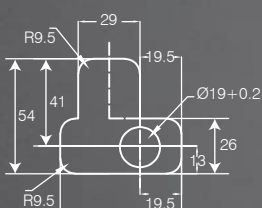

SLIDING LOCK

For Wooden Wardrobe Door

Code	Price (in Rs) Per Pc	Inner Pack	Master Pack
14904	429	10	100