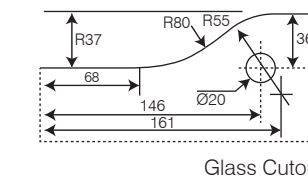

SUPER SPRING

100kg with Palmet Arm
Load Capacity : Upto 80kg
Cycle Tested : 10,00,000
L-306 mm X W-108 mm X H-40 mm
Tested as Per : EN 1154
Hold Open : 90 hold open
(Standard)
CE Certified : Yes

Code	Price (in Rs) Per Pc
13533	9449

IP02

Top patch with SS304 Cover Plates
Finish : SS
Pkg. 20 Pcs

Code	UOM	Price (in Rs) Per Pc
7492	Per Pc	1149