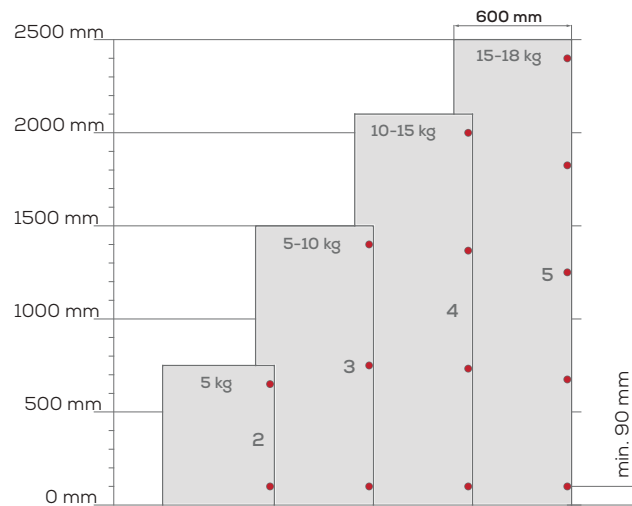

HINGES ICONS EXPLANATION

	Overlay Door		Complementary Hinge		Clip-on Mounting		Eccentric Adjustment
	Twin Overlay		Special Hinge		Slide-on Mounting		Adjustment
	Inset Door		Hinge cup Diameter		Hinge With Soft Closing		Tested Durability
	Corner Hinge		Hinge Cup Drilling Spacing		Hinge With Closing Spring		Material
	Wide Angle Hinge		Wood Screw Hinge Cup Mounting		Single Action Hinge		Finish
	Parallel Hinge		Mounting Plate Height		Double Action Hinge		Packing
	Parallel Hinge For Overlay Door		Wood Screw Mounting Plate Installation				

Approximate amount of hinges Ø35*

* Not applicable for special hinges with wide opening angle