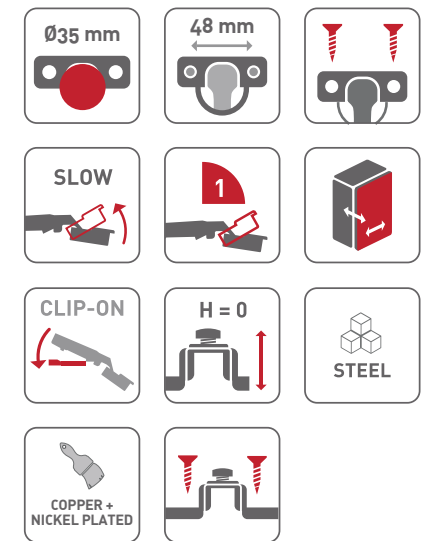

APPLICATION

CHARACTERISTICS

PACKING PAIR

Product Code	Item Description	Size (in Cranks)	Finish	UOM	Prise (In Rs)
12194	SS202 Hydraulic Hinge	0	SS	Per Pair	379
12195	SS202 Hydraulic Hinge	8	SS	Per Pair	389
12196	SS202 Hydraulic Hinge	15	SS	Per Pair	399
8129	SS304 Hydraulic Hinge	0	SS	Per Pair	659
7866	SS304 Hydraulic Hinge	8	SS	Per Pair	679
8709	SS304 Hydraulic Hinge	15	SS	Per Pair	699