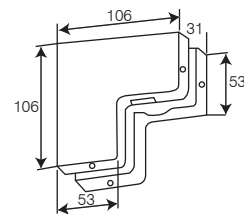

IP09

Too Corner Patch Glass To Glass with SS304 Cover Plates
Finish : SS
Pkg. 20 Pcs

Code	UOM	Price (in Rs) Per Pc
7510	Per Pc	1229