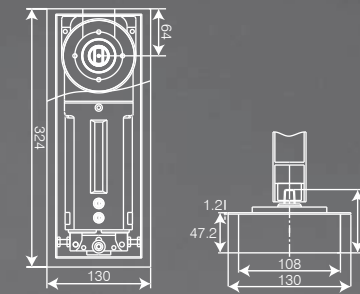

GLASS FITTING

Perfection with dynamic design

SUPER SPRING

100kg with Palmet Arm
Load Capacity : Upto 80kg
Cycle Tested : 10,00,000
L-306 mm X W-108 mm X H-40 mm
Tested as Per : EN 1154
Hold Open : 90 hold open
(Standard)
CE Certified : Yes

Code	Price (in Rs) Per Pc
13533	9449