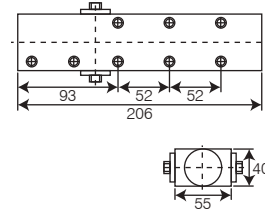

DC 100/P

100kg with Palmet Arm
EN Standard : EN2#
Door width (mm) : 1100
Door weight (kg) : 100
Durability test : 5,00,000 cycles
Arm : Palmet

Code	Finish	Price (in Rs) Per Pc
15423	ATQ	5699

Inner Pack & Master Pack - 1 & 10