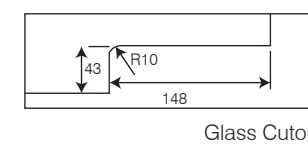

IPFS90

Load Capacity : 90kg
Cycle Tested : 3,00,000

Code	Price (in Rs) Per Pc
10912	3459