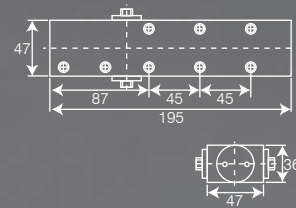

DC 80/P

80kg with Palmet Arm
EN Standard : EN2#
Door width (mm) : 1100
Door weight (kg) : 80
Durability test : 5,00,000 cycles
Arm : Palmet Arm

Code	Finish	Price (in Rs) Per Pc
5907	ATQ	4449

Inner Pack & Master Pack - 1 & 10