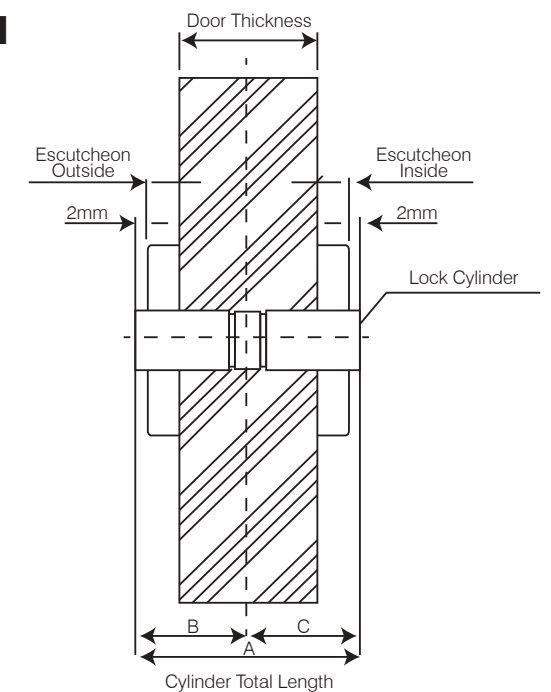

CYLINDER

A perfect choice for your perfect need

HOW TO SELECT DOOR EURO PROFILE CYLINDER

- EN1303 and DIN 18252/09-1999 standards.
- 30 degree offset cam inhibits knock though.
- 6 pins standards, 10 pin high security with two line pins, other sizes available.
- Cylinder available in a variety of finish.
- Key management : master key, grand master key, construction key.

FUNCTION & SPECIFICATION

DETERMINATION OF CYLINDER LENGTH

The following factors have to be considered when determining the length A of the locking cylinder.

- Door Thickness
- Position of the lock in the door
- Thickness of escutcheon on the outside
- Thickness of escutcheon on the inside

Note :

- The Length B and C are each measured from the centre of the fixing screw.
- The following applies to the length A must protrude only max. 4mm from the escutcheon on the outside & inside.