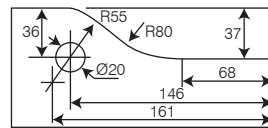

IP03

Over Panel patch with SS304 Cover Plates
Finish : SS
Pkg. 20 Pcs

Code	UOM	Price (in Rs) Per Pc
6204	Per Pc	1419