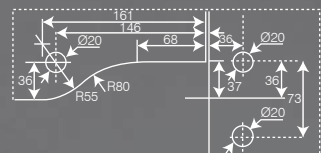

IP04

Over panel side panel connecting patch with SS304 Cover Plates
Finish : SS
Pkg. 20 Pcs

Code	UOM	Price (in Rs) Per Pc
5904	Per Pc	2049