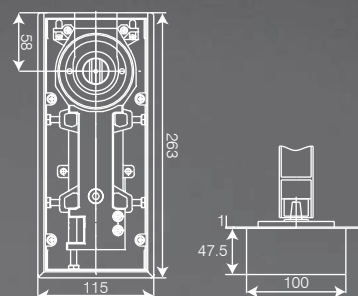

IPFS90

Load Capacity : 90kg
Cycle Tested : 3,00,000

Code	Price (in Rs) Per Pc
10912	3459