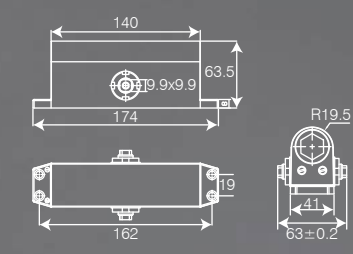

LATCH

With Key	UOM	SS
60mm Heavy Duty Latch ET	Code	12249
	Per Pc Price	229
70mm Heavy Duty Latch ET	Code	7991
	Per Pc Price	239

DOOR CLOSER

Geometric & angular,
makes a bold statement

DC 65
 65kg with Adjustable Arm
 EN Standard : EN3#
 Door width (mm) : 1000
 Door weight (kg) : 65
 Durability test : 5,00,000 cycles
 Arm : Easy Adjustable Arm