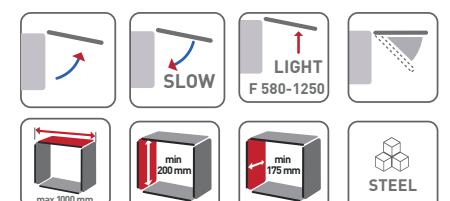

Code	Item Description	Finish	UOM	Price (In Rs)	HSN Code	GST Tax Rate
15170	Weight Capacity = 4kg	SS	Per Pc	1269	8302	18%