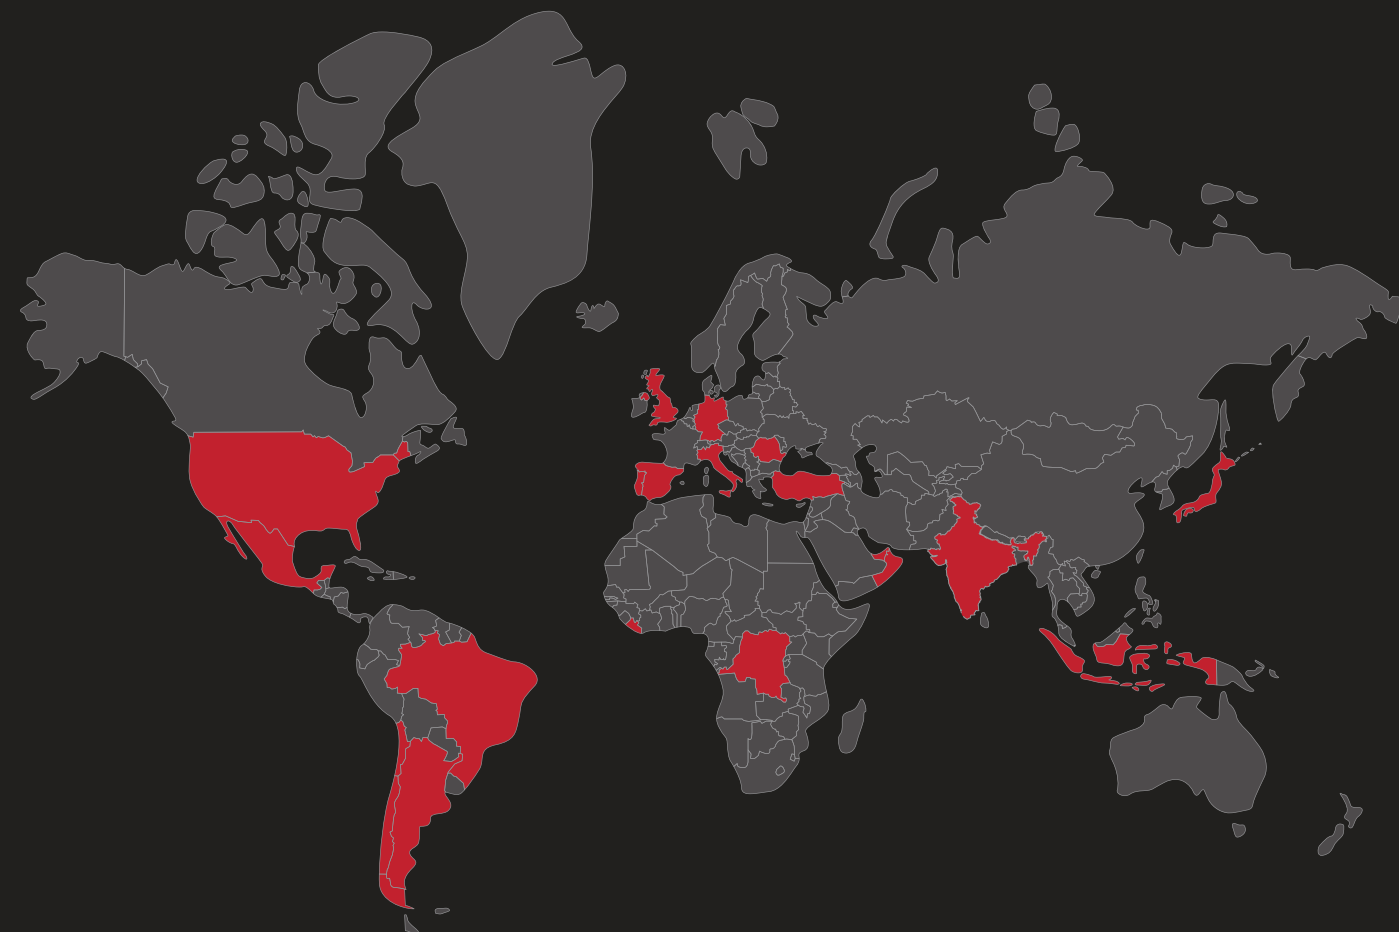

IPSA has an extensive client base that includes some of the biggest names in the real estate industry, such as DLF, ATS Group, Central Park, NBCC, and more. The company had a dealer

network of 5000 dealers in FY 2021-22 and supplied its products to 18 nations globally. Architects, interiors, and carpenters all over India trust IPSA's products.

IPSA is a one-stop solution for all hardware requirements, manufacturing Brass, Zinc (Zamak) Door & Window Hardware (Door Locks & Handles), Complete Aluminum & Stainless-Steel Fitting Series, Cabinet Hinges, Ball Bearing Sliders, and Aluminium Towerbolts/Handles. The company's production facilities are equipped with advanced techniques and machinery operated by qualified and skilled operators. Quality control measures are adopted at every production stage to provide the best quality products for customers. IPSA maintains International Standard specifications and Certifications like **ISO, ISI, BSI, CE, FCC, ANSI, and others**.

In conclusion, IPSA Group is a trusted Indian manufacturer of Door Architectural Hardware and Furniture Fittings with over **four decades of experience** in the industry. The company provides high-quality products and exceptional service to clients in India and worldwide, offering a one-stop solution for all hardware requirements.

GLOBALY PRESENCE

You can access our extensive and exclusive range of products through authorised dealers and service centers to get top-notch sales and service experience worldwide. Our aim is to address your needs quickly and conveniently and for that we have trained and dedicated team. We have also recognized the different needs of the customers in different regions of our country and to cater to these needs we have established a well equipped dealer network in the major cities across the world.