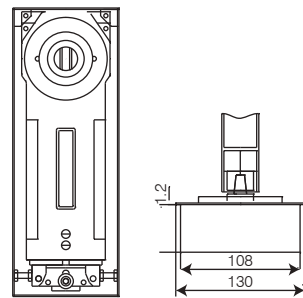

GLASS FITTING

Perfection with dynamic design

SUPER SPRING

100kg with Palmet Arm
Load Capacity : Upto 80kg
Cycle Tested : 10,00,000
L-306 mm X W-108 mm X H-40 mm
Tested as Per : EN 1154
Hold Open : 90 hold open
(Standard)
CE Certified : Yes

Code	Price (in Rs) Per Pc
13533	9449

IP02

Top patch with SS304 Cover Plates
Finish : SS
Pkg. 20 Pcs

Code	UOM	Price (in Rs) Per Pc
7492	Per Pc	1149

IP130

100kg with Palmet Arm
Load Capacity : Upto 120kg
Dimension (mm) : 320x1300
Cycle Tested : 5,00,000
(With Out IP/BP)

Code	Price (in Rs) Per Pc
1062	4889

IP01

Bottom patch with SS304 Cover Plates
Finish : SS
Pkg. 20 Pcs

Code	UOM	Price (in Rs) Per Pc
4017	Per Pc	1099

IPFS90

Load Capacity : 90kg
Cycle Tested : 3,00,000

Code	Price (in Rs) Per Pc
10912	3459

IP05

Bottom patch lock and cylinder
with SS304 Cover Plates
Finish : SS
Pkg. 20 Pcs

Code	UOM	Price (in Rs) Per Pc
11923	Per Pc	2469