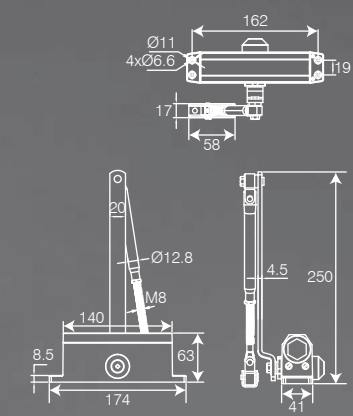

DOOR CLOSER

Geometric & angular,
makes a bold statement

DC 65
65kg with Adjustable Arm
EN Standard : EN3#
Door width (mm) : 1000
Door weight (kg) : 65
Durability test : 5,00,000 cycles
Arm : Easy Adjustable Arm

Code	Finish	Price (in Rs) Per Pc
3789	SS	1699

Inner Pack & Master Pack - 1 & 10

DC 80/P
80kg with Palmet Arm
EN Standard : EN2#
Door width (mm) : 1100
Door weight (kg) : 80
Durability test : 5,00,000 cycles
Arm : Palmet Arm

Code	Finish	Price (in Rs) Per Pc
5908	Silver	3299

Inner Pack & Master Pack - 1 & 10

DC 80
80kg with Adjustable Arm
EN Standard : EN4#
Door width (mm) : 1100
Door weight (kg) : 80
Durability test : 5,00,000 cycles
Arm : Easy Adjustable Arm
Fire Rated

Code	Finish	Price (in Rs) Per Pc
1959	SS	1759

Inner Pack & Master Pack - 1 & 10