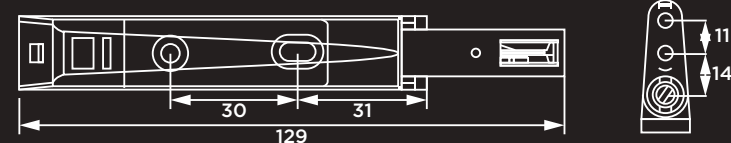

TECHNICAL DRAWING