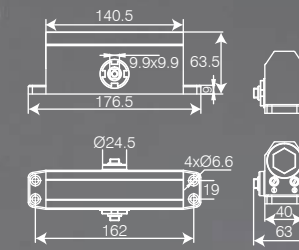

CDC 85

85kg Concealed Door Closer
EN Standard : EN2#
Door width (mm) : 950
Door weight (kg) : 60
Durability test : 5,00,000 cycles
Arm : Palmet Arm

Code	Finish	Price (in Rs) Per Pc
5928	SS	5459

Inner Pack & Master Pack - 1 & 10