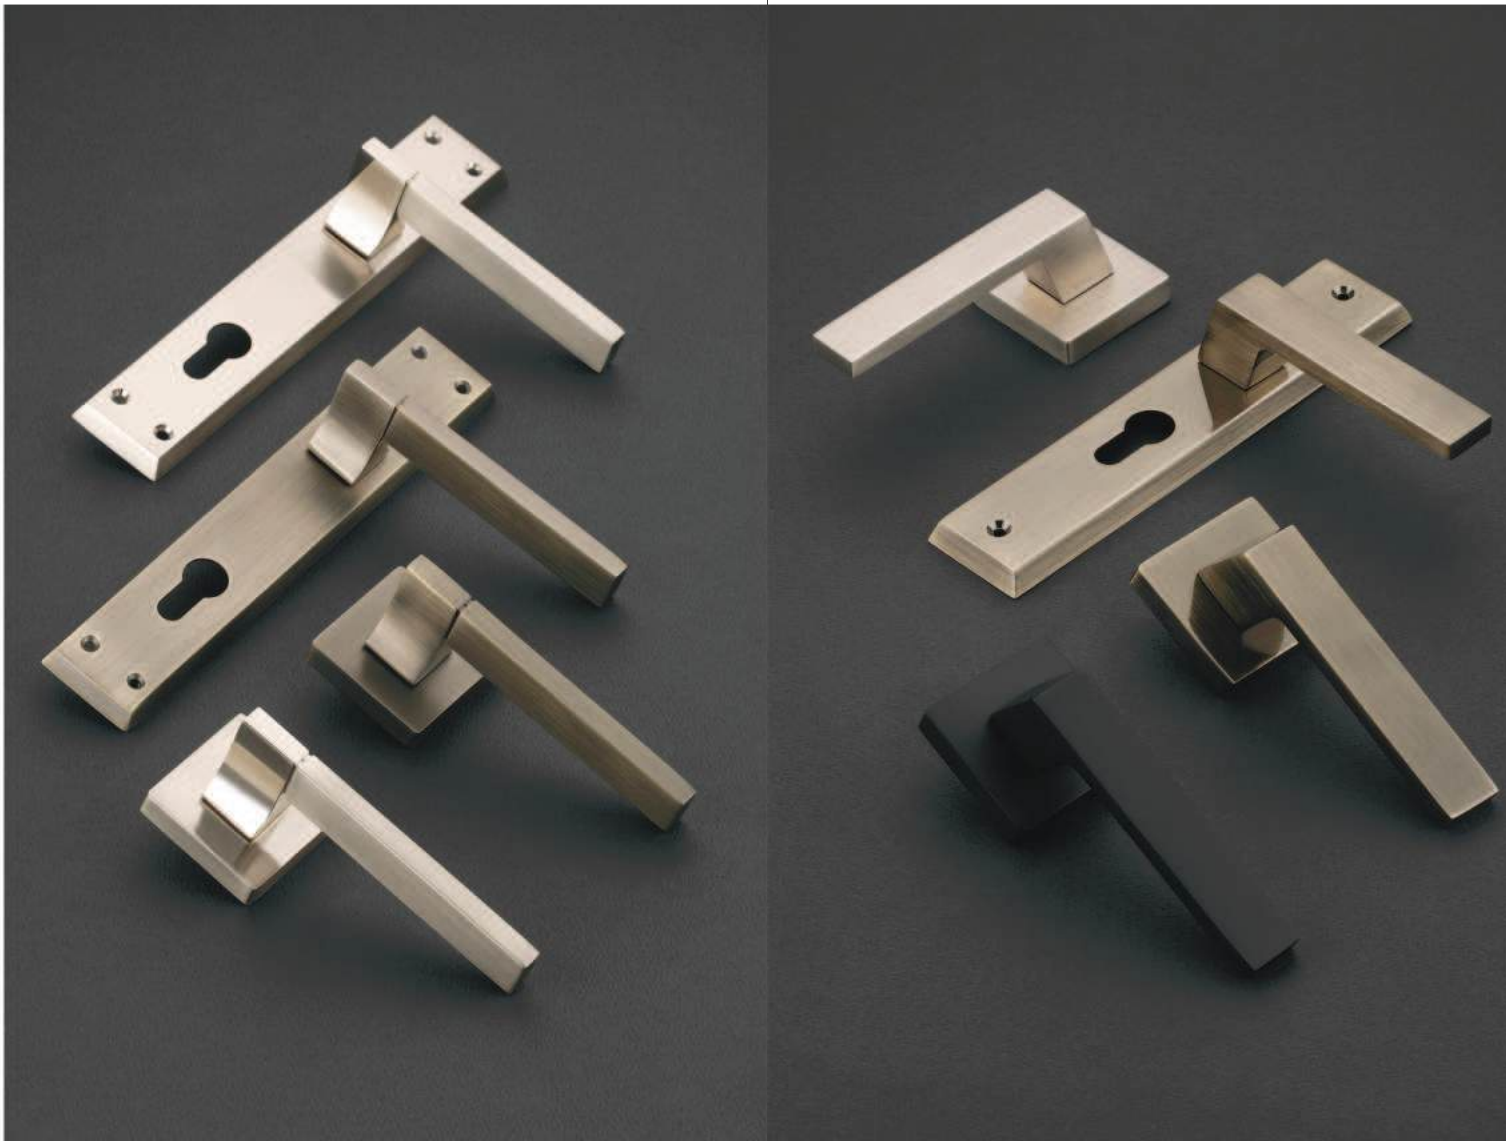

KAFE

8" CYS	UOM	SS	MAB
60mm Both Side Key	Code	14469	19388
	Per Set Price	3429	3579
60mm One Side Key & Knob	Code	14468	19389
	Per Set Price	3449	3609
60mm Coin and Knob	Code	14470	19390
	Per Set Price	3429	3579
KY 8" Lock	Code	14477	19391
	Per Set Price	2149	2299
PKY Bathroom Lock	Code	14480	19392
	Per Set Price	2139	2289

10" CY	UOM	SS	MAB
60mm Both Side Key	Code	14482	19386
	Per Set Price	3879	4029
60mm One Side Key & Knob	Code	14483	19385
	Per Set Price	3899	4059
60mm Coin and Knob	Code	14484	19387
	Per Set Price	3879	4029

ON ROSE	UOM	SS	MAB
60mm Both Side Key	Code	14494	19394
	Per Set Price	3999	4149
60mm One Side Key & Knob	Code	14495	19395
	Per Set Price	4019	4179
60mm Coin and Knob	Code	14496	19396
	Per Set Price	3999	4149
OR (Only Rose) With Escutcheons	Code	14621	19397
	Per Pair Price	2919	3079
WR Without Escutcheons	Code	14504	19393
	Per Pair Price	2299	2349