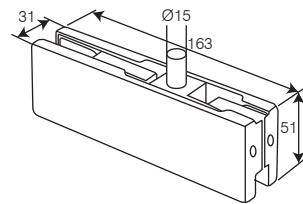

IP03

Over Panel patch with SS304 Cover Plates
Finish : SS
Pkg. 20 Pcs

Code	UOM	Price (in Rs) Per Pc
6204	Per Pc	1419