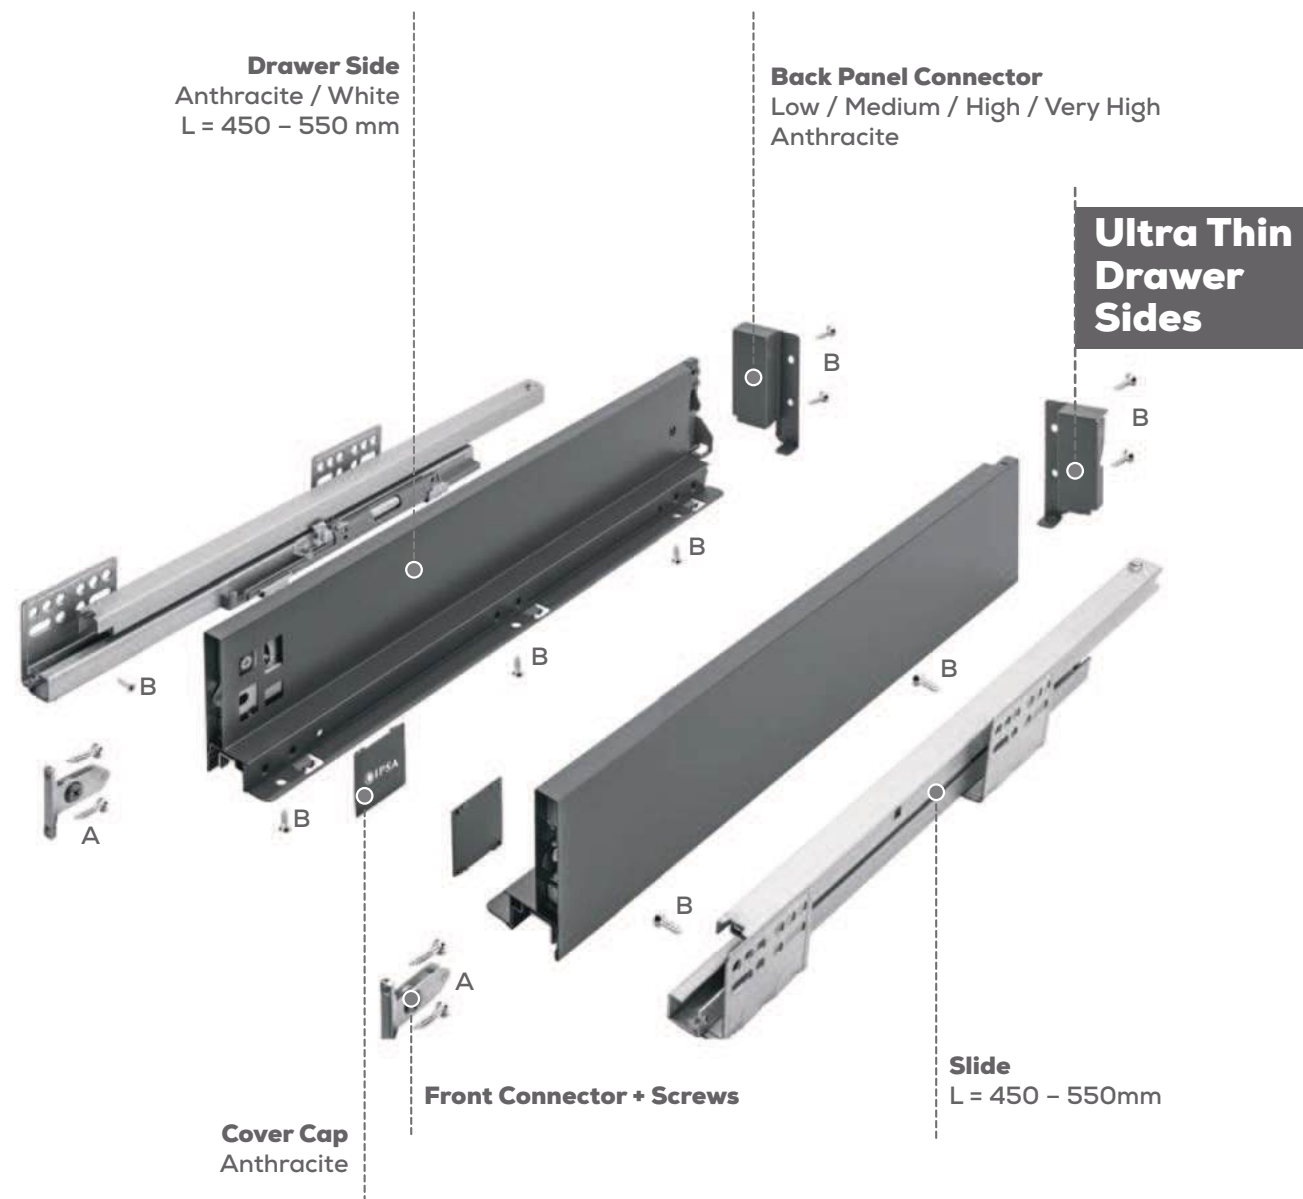

DRAWER SYSTEM ICONS EXPLANATION

	Low Drawer		Quiet Shut		Standard Drawer		Finish
	Medium Drawer		Full Extension		Tested Durability		Drawer Side Height MB Square
	High Drawer		Maximum Load		Material		Drawer Side Height Mb Square With Rail
	Slide Nominal Length		Vertical And Horizontal Adjustment		Color		Drawer Side Height Mb Square With Rail