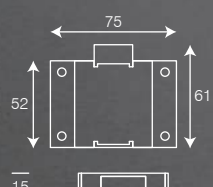

UNIVERSAL LOCK

Code	Price (in Rs) Per Pc	Inner Pack	Master Pack
12692	389	10	80

ARMOUR LOCK

Wardrobe Lock With Dimple Key

Code	Size (In mm)	Price (in Rs) Per Pc	Inner Pack	Master Pack
8052	22-25	609	1	40
5478	30-32	649	1	40
7246	36-38	689	1	40