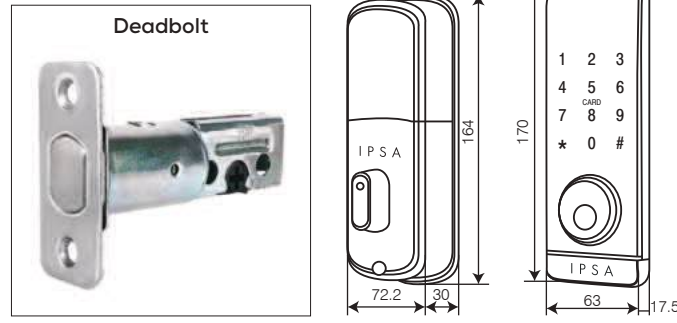

Technical Specification

Unlocking Way	Bluetooth, Password, Card, Mechanical Key, Gateway (Optional)
Colour	Black
Doors Application	Single Wooden Door
Doors Thickness to Fit	35-60mm
Working Voltage	6V (4xAA Batteries)
Low Wattage Alarm	Below 4.8V
Battery Life Span	Support 10,000 Times of Locking & Unlocking
Working Temperature	-10°C - 55°C
Working Humidity	0% - 95%
Data Capacity	Password - 150 Card - 200