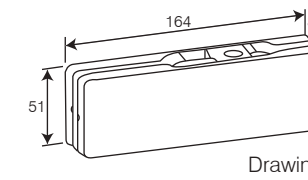

SUPER SPRING

100kg with Palmet Arm
Load Capacity : Upto 80kg
Cycle Tested : 10,00,000
L-306 mm X W-108 mm X H-40 mm
Tested as Per : EN 1154
Hold Open : 90 hold open
(Standard)
CE Certified : Yes

Code	Price (in Rs) Per Pc
13533	9449

IP02

Top patch with SS304 Cover Plates
Finish : SS
Pkg. 20 Pcs

Code	UOM	Price (in Rs) Per Pc
7492	Per Pc	1149