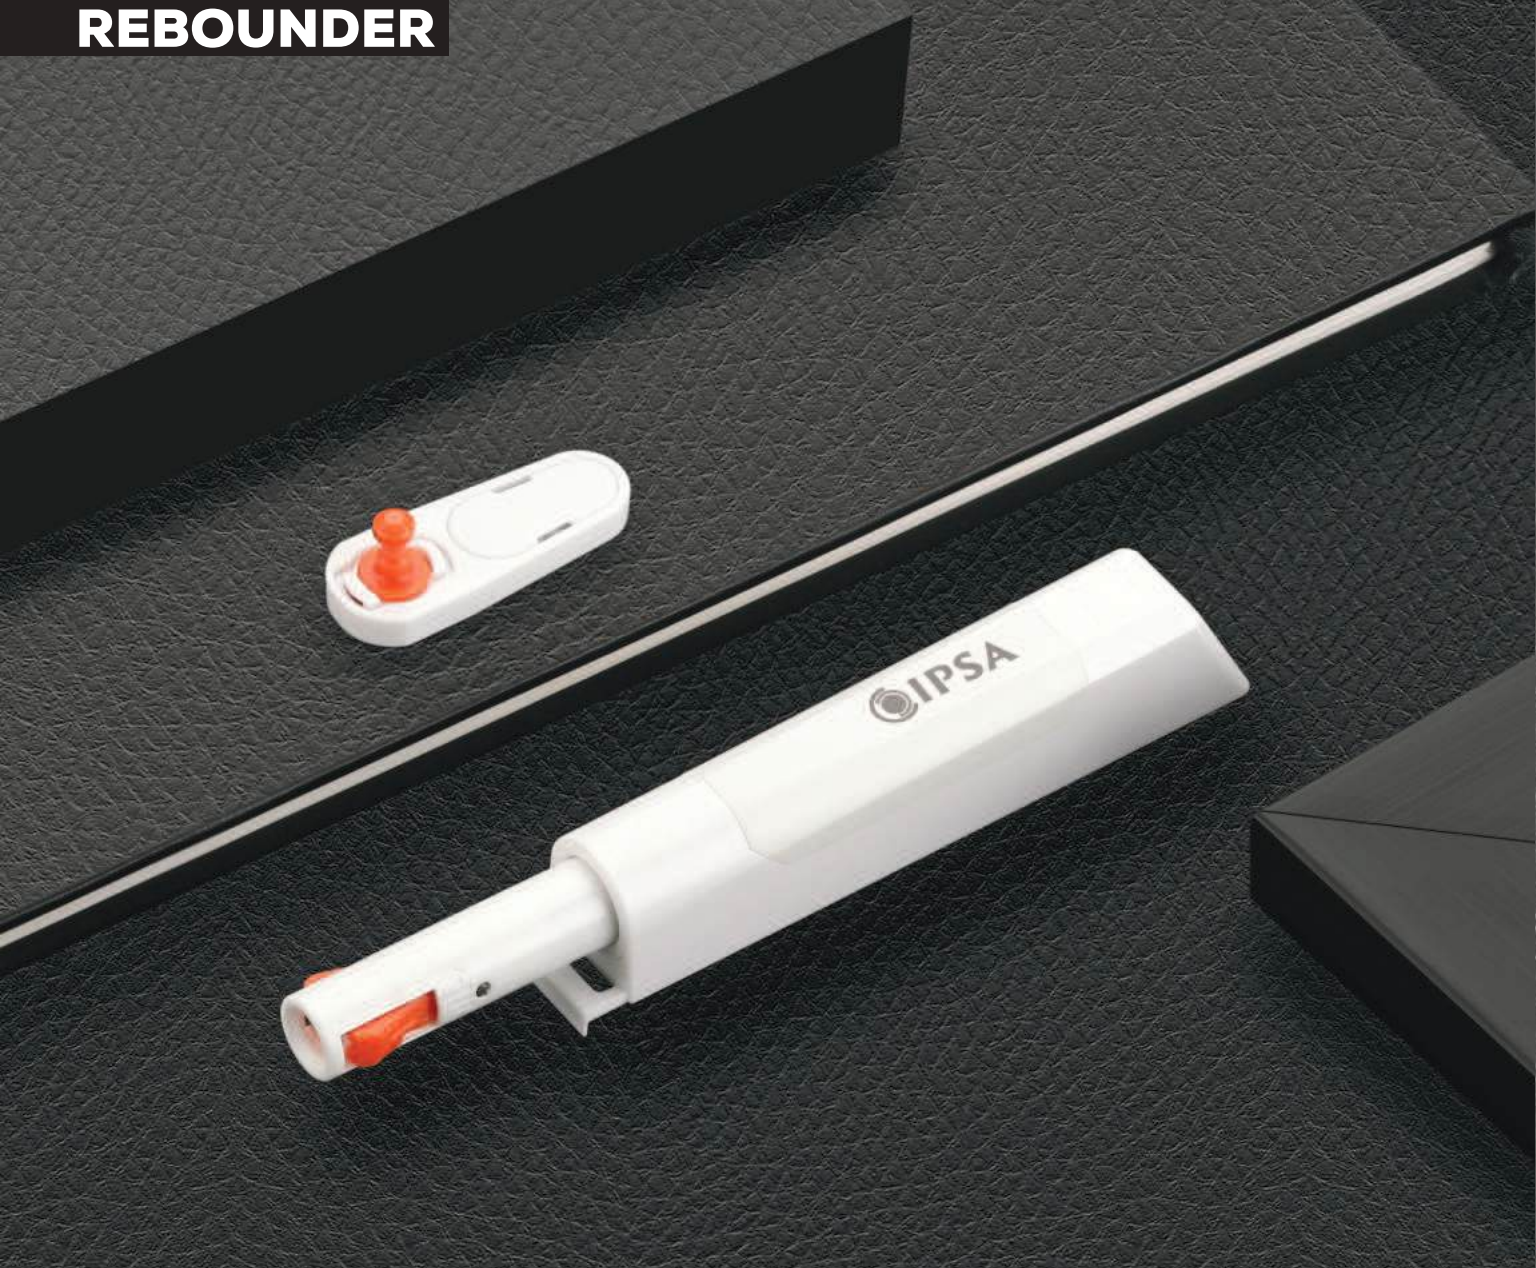

REBOUNDER

IPSA REBOUNDER FOR CABINETS

Code	UOM	Price (in Rs) Per Pc	Mater Pack	HSN Code	GST Tax Rate
19067	Per Pc	369	250	83024110	18%

TECHNICAL SPECIFICATION

Cabinet Door with Applicable Height Less Than 2800mm

Material : High Grade Nylon PA66

Features :

- Mechanicle Buckle Lock,
- Fast Installation
- Applicable Hinges
- Soft Close Hinge,
- Auto Hinge

Positioning Mode of Buckle Lock :

Paste Positioning and Screw in.

Ejection Distance : 39mm

Maximum Elasticity : 3.5kg

Adjustment Range : +5mm

TECHNICAL DRAWING

CABINET LOCKS

For the desire of security decision