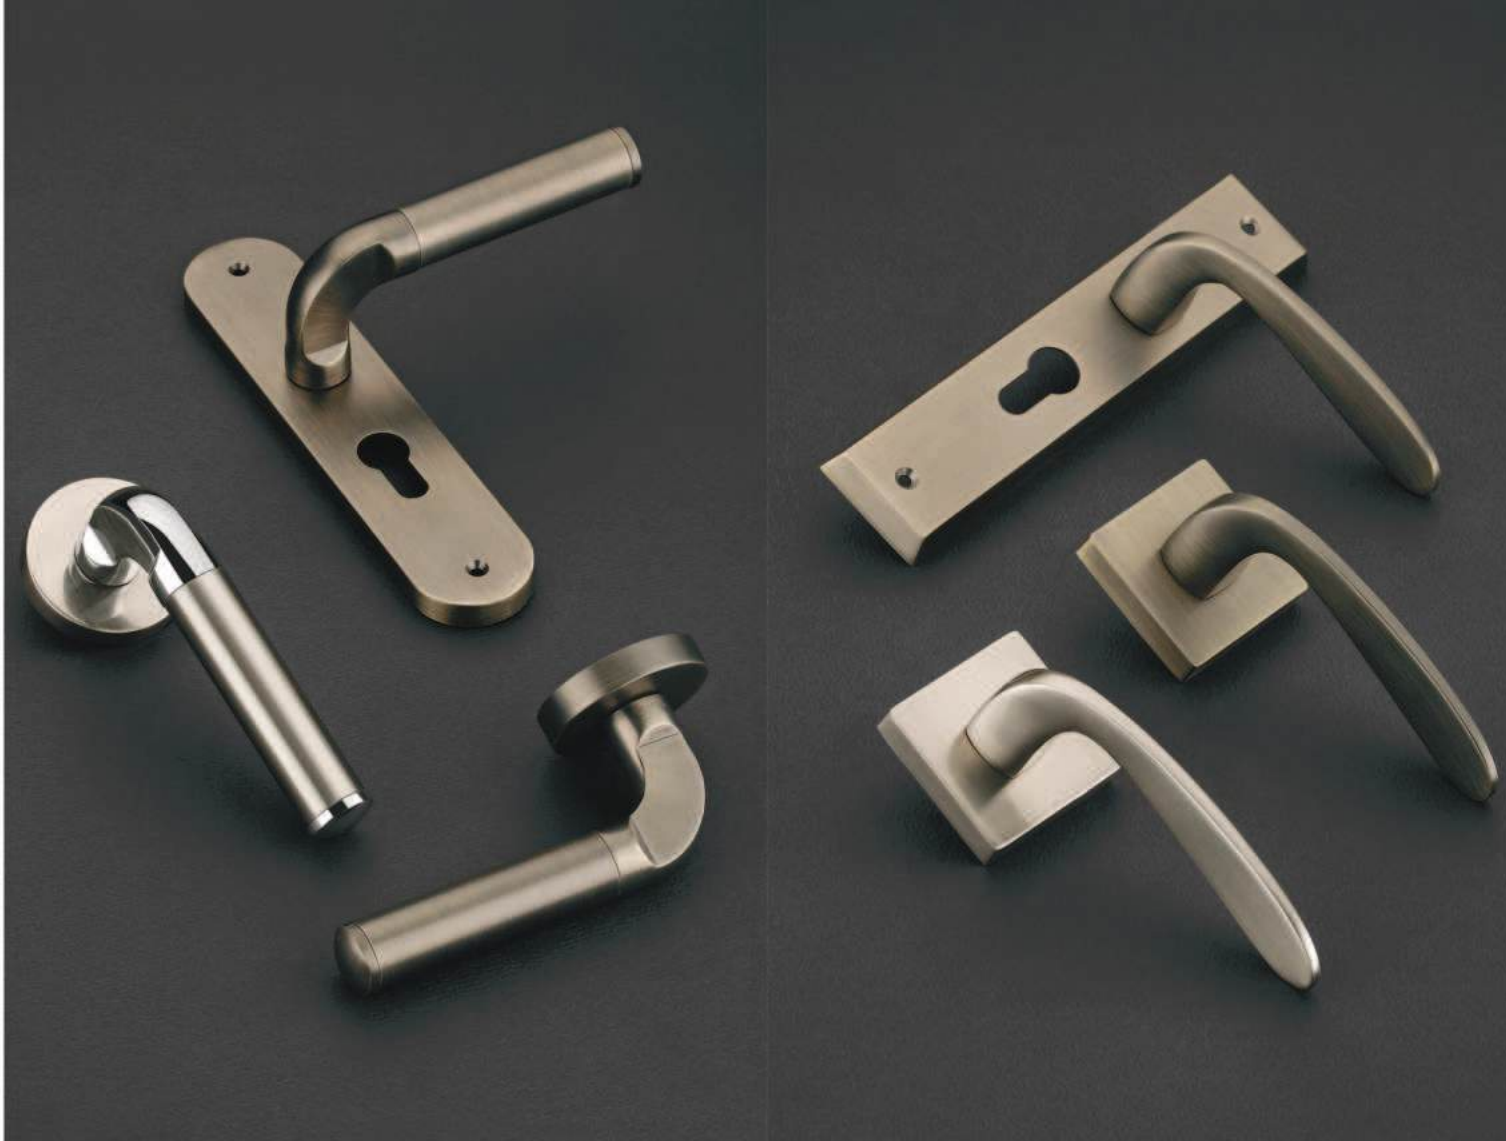

CHERRY

8" CYS	UOM	CPS	MAB
60mm Both Side Key	Code	8342	19376
	Per Set Price	3429	3579
60mm One Side Key & Knob	Code	8071	19377
	Per Set Price	3449	3609
60mm Coin and Knob	Code	2541	19378
	Per Set Price	3429	3579
KY 8" Lock	Code	5940	19379
	Per Set Price	2149	2299
PKY Bathroom Lock	Code	3210	19380
	Per Set Price	2139	2289

10" CY	UOM	CPS	MAB
60mm Both Side Key	Code	4033	19374
	Per Set Price	3879	4029
60mm One Side Key & Knob	Code	7342	19373
	Per Set Price	3899	4059
60mm Coin and Knob	Code	2578	19375
	Per Set Price	3879	4029

ON ROSE	UOM	CPS	MAB
60mm Both Side Key	Code	6654	19381
	Per Set Price	3999	4149
60mm One Side Key & Knob	Code	5665	19382
	Per Set Price	4019	4179
60mm Coin and Knob	Code	2981	19383
	Per Set Price	3999	4149
OR (Only Rose) With Escutcheons	Code	8170	19384
	Per Pair Price	2919	3079
WR Without Escutcheons	Code	12252	6127
	Per Pair Price	2299	2349