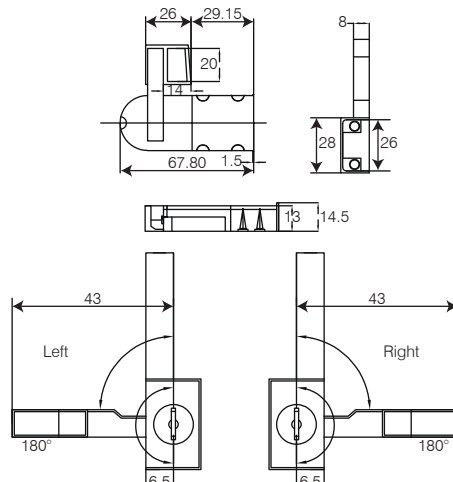

SLIDING LOCK

For Alu./Wood Sliding Door Right

Code	Price (in Rs) Per Pc	Inner Pack	Master Pack
14906	359	10	100