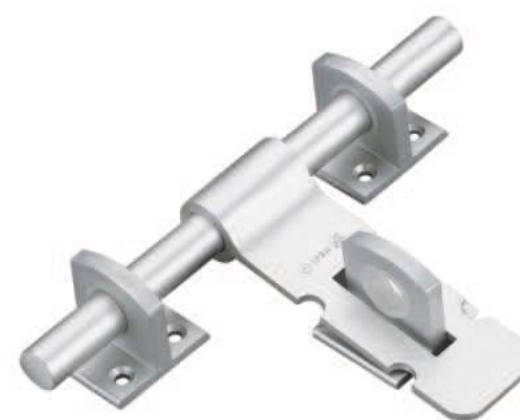

E SERIES ALUMINIUM C HANDLE

Item Description	UOM	MATT	BRIGHT	SS	CHAMP	GOLD	Master Pack
5" E Series C Handle	Code	19983	19984	19986	19985	19987	10
	Per 10 Pcs Price	359	439	439	439	439	
6" E Series C Handle	Code	19988	19989	19991	19990	19992	10
	Per 10 Pcs Price	399	479	479	479	479	