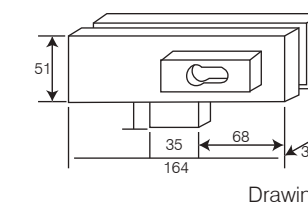

IPFS90

Load Capacity : 90kg
Cycle Tested : 3,00,000

Code	Price (in Rs) Per Pc
10912	3459