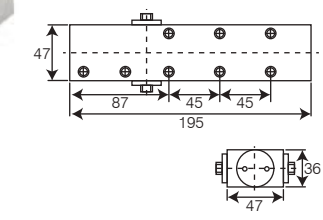

DC 65
65kg with Adjustable Arm
EN Standard : EN3#
Door width (mm) : 1000
Door weight (kg) : 65
Durability test : 5,00,000 cycles
Arm : Easy Adjustable Arm

Code	Finish	Price (in Rs) Per Pc
3789	SS	1699

Inner Pack & Master Pack - 1 & 10