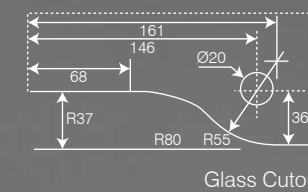

IP130

100kg with Palmet Arm
Load Capacity : Upto 120kg
Dimension (mm) : 320x1300
Cycle Tested : 5,00,000
(With Out IP/BP)

Code	Price (in Rs) Per Pc
1062	4889

IP01

Bottom patch with SS304 Cover Plates
Finish : SS
Pkg. 20 Pcs

Code	UOM	Price (in Rs) Per Pc
4017	Per Pc	1099