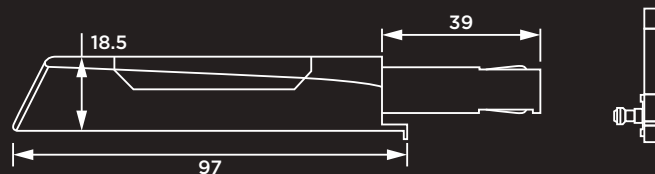

TECHNICAL DRAWING