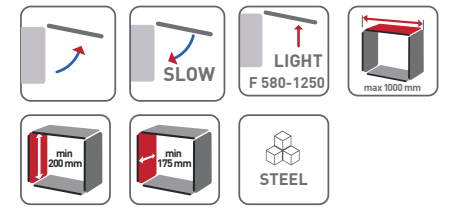

BIFOLD UP and Over Lift system

Finish : Zinc Alloy + Plastic
 Materials : Nickel Plating
 Max Capacity : 7-8 kg
 Available : Up-Turning Wooden Door and Aluminium-Frame Door

Code	Item Description	Finish	UOM	Price (In Rs)	HSN Code	GST Tax Rate
15176	Weight Capacity = 7-8 kg	SS	Per Set	8059	8302	18%