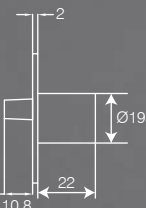

SLIDING LOCK

For Wooden Wardrobe Door

Code	Price (in Rs) Per Pc	Inner Pack	Master Pack
14904	429	10	100