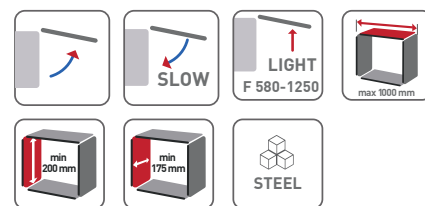

BIFOLD UP and Over Lift system

Finish : Zinc Alloy + Plastic
 Materials : Nickel Plating
 Max Capacity : 7-8 kg
 Available : Up-Turning Wooden Door and Aluminium-Frame Door

Code	Item Description	Finish	UOM	Price (In Rs)	HSN Code	GST Tax Rate
15176	Weight Capacity = 7-8 kg	SS	Per Set	8059	8302	18%