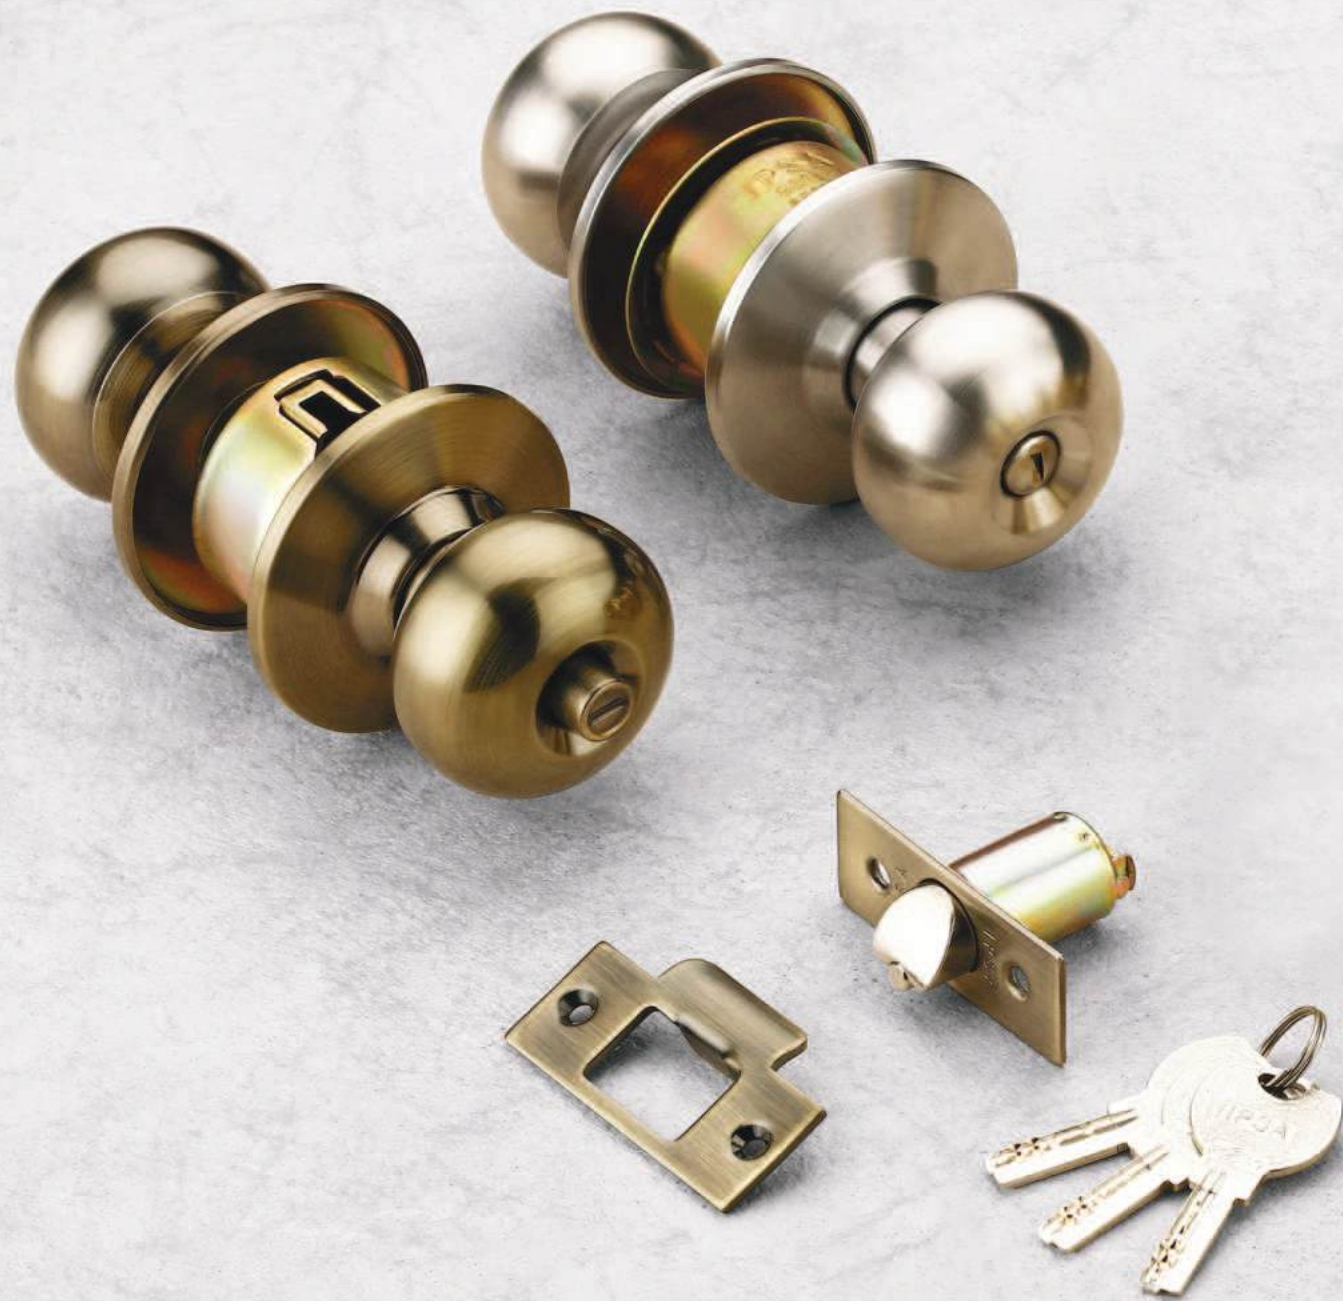

SS CYLINDRICAL LOCKS

The aura of spectacular innovation

WITH KEY

With Key	UOM	SS	ATQ	SB	PB
Normal Key 60mm ET (Entrance)	Code	13346	-	-	-
	Per Set Price	949	-	-	-
Computer Key 60mm ET (Entrance)	Code	4222	7041	8718	7683
	Per Set Price	1149	1319	1319	1319
70mm ET (Entrance)	Code	8046	4610	4825	8303
	Per Set Price	1249	1419	1419	1419

WITHOUT KEY

With Key	UOM	SS	ATQ	SB	PB
60mm BK (Bathroom)	Code	13345	-	-	-
	Per Set Price	899	-	-	-
Premium 60mm BK (Bathroom)	Code	3658	8778	7719	4166
	Per Set Price	1099	1249	1249	1249
70mm BK (Bathroom)	Code	5683	7850	7705	3643
	Per Set Price	1149	1309	1309	1309