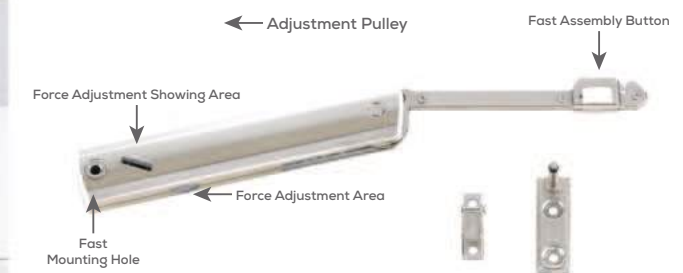

Code	Item Description	Finish	UOM	Price (In Rs)	HSN Code	GST Tax Rate
15170	Weight Capacity = 4kg	SS	Per Pc	1269	8302	18%