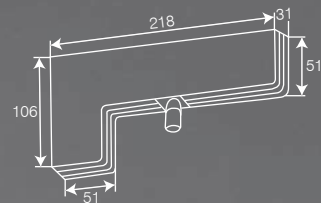

IP04

Over panel side panel connecting patch with SS304 Cover Plates
Finish : SS
Pkg. 20 Pcs

Code	UOM	Price (in Rs) Per Pc
5904	Per Pc	2049