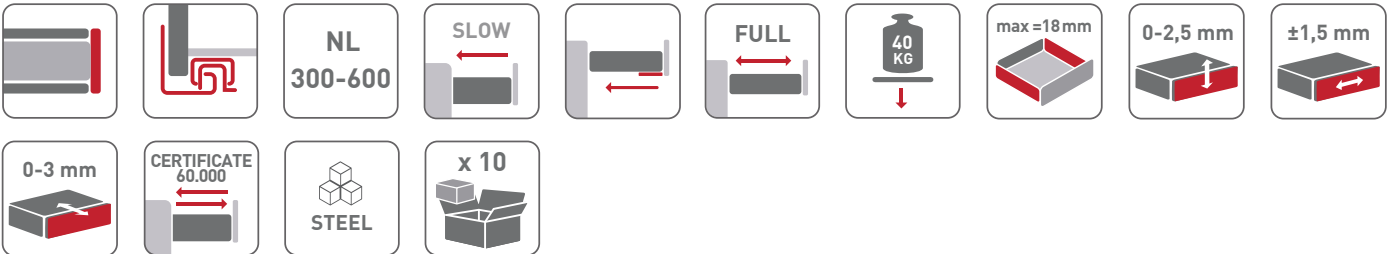

Product Code	Item Description	Size (Inch)	Finish	UOM	Price (In Rs)
Full Extension Under Mount					
8327	Full Extension Under Mount	12	SS	Per Pair	1469
5814		14	SS	Per Pair	1519
4234		16	SS	Per Pair	1669
6765		18	SS	Per Pair	1899
8707		20	SS	Per Pair	1899
5456		22	SS	Per Pair	2149