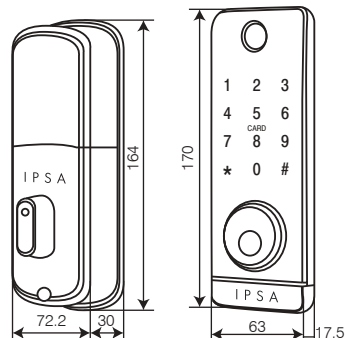

SERIES 45 PRO

- Fingerprint
- Password
- RFID Card
- Key
- Bluetooth
- OTP Access
- Time Bound Access
- Android
- iOS
- *Add ON
  IPSA Smartway

Technical Specification

Unlocking Way	Bluetooth, Fingerprint, Password, Card, Mechanical Key, Gateway (Optional)
Colour	Black
Doors Application	Single Wooden Door
Doors Thickness to Fit	35-60mm
Working Voltage	6V (4xAA Batteries)
Low Wattage Alarm	Below 4.8V
Battery Life Span	Support 10,000 Times of Locking & Unlocking
Working Temperature	-10°C - 55°C
Working Humidity	0% - 95%
Data Capacity	Fingerprint - 200 Password - 150 Card - 200

Product Code	Description	Finish	UOM	Price	HSN Code	GST
9326	Series 45 Pro	Black	Per Set	14,999	8301	18%

IPSA SMART WAY

Product Description

Product Code	15200
Description	IPSA Smartway
Finish	White
UOM	Pcs
Inner Pack	1
Master Pack	4
Price	9,990

**UNLOCK
THE DOOR FROM
ANYWHERE**