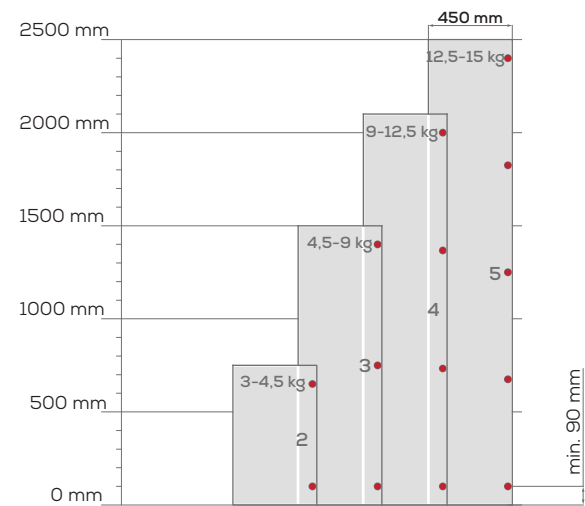

Approximate amount of hinges Ø35*

* Applicable for special hinges with wide opening angle