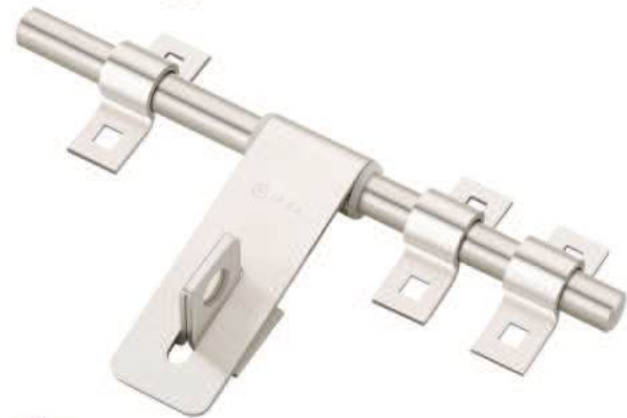

STAINLESS STEEL ALDROP

Code	Finish	Type	UOM	Price (in Rs)	Master Pack
18315	SS	16mm x 200mm	Per Pc	609	64
18314	ATQ			829	
19111	Black			879	
19122	BRG			879	
18317	RG			879	
18322	SS	16mm x 250mm	Per Pc	639	64
18319	ATQ			849	
19112	Black			909	
19124	BRG			909	
18324	RG			909	
18329	SS	16mm x 300mm	Per Pc	659	48
18328	ATQ			879	
19113	Black			929	
19125	BRG			929	
18331	RG			929