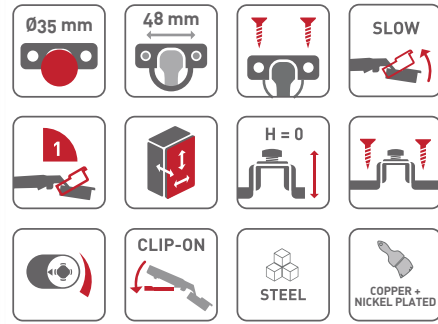

APPLICATION

CHARACTERISTICS

PACKING PAIR

PIE CORNER SOFT CLOSE HINGE