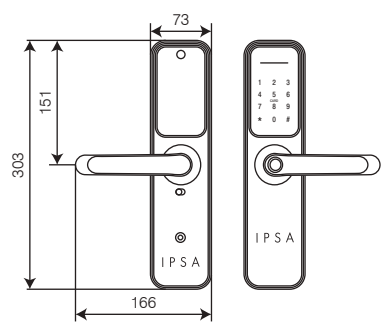

SERIES 35

SERIES 45

- Fingerprint
- Password
- RFID Card
- Key
- Bluetooth
- OTP Access
- Time Bound Access
- Android
- iOS
- *Add ON IPSA Smartway

Technical Specification

Unlocking Way	Bluetooth, Fingerprint, Password, Card, Mechanical Key, Gateway (Optional)
Colour	Black, BRG, MAB & Space Grey
Doors Application	Single Wooden Door
Doors Thickness to Fit	35-60mm
Working Voltage	6V (4xAA Batteries)
Low Wattage Alarm	Below 4.8V
Battery Life Span	Support 10,000 Times of Locking & Unlocking
Working Temperature	-10°C - 55°C
Working Humidity	0% - 95%
Data Capacity	Fingerprint - 200 Password - 150 Card - 200